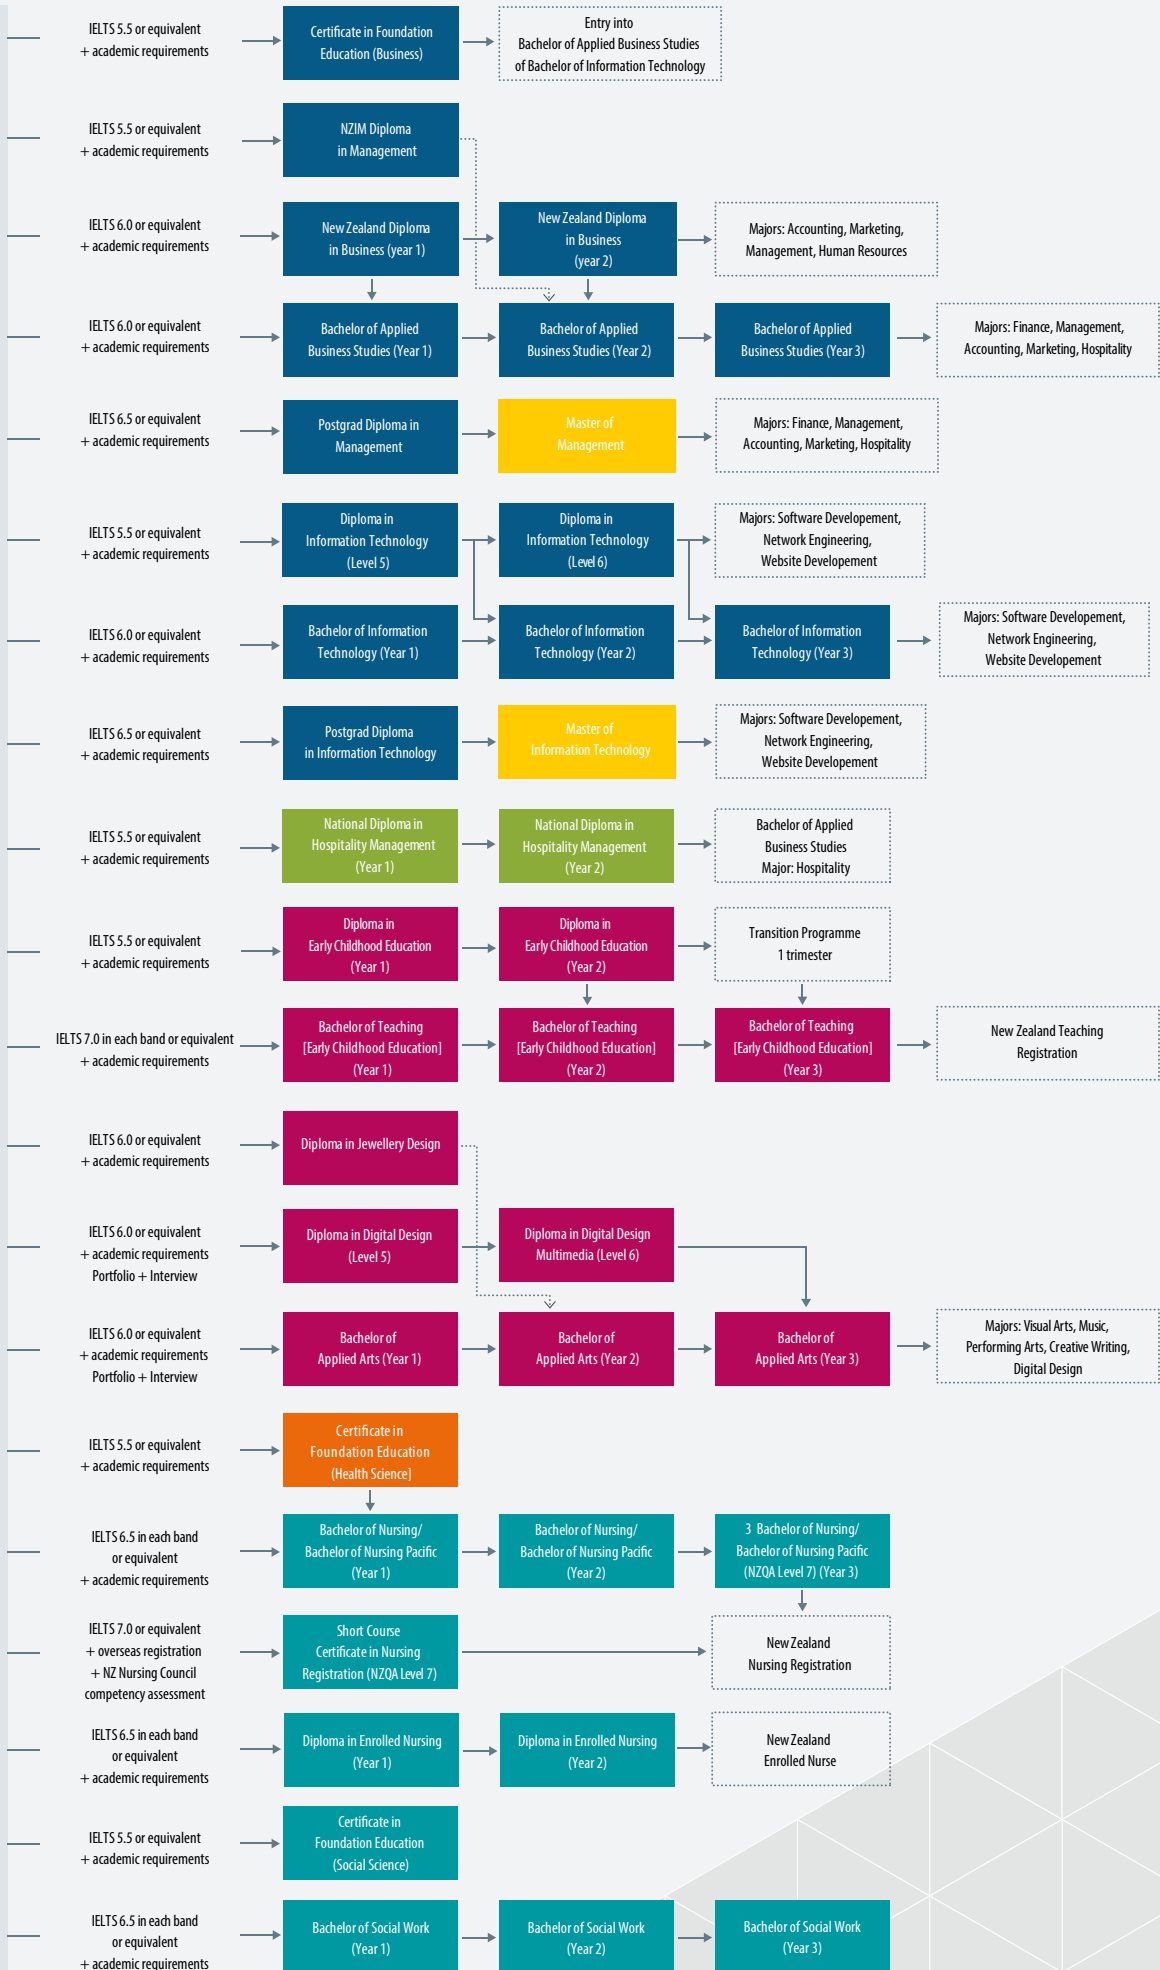

HEALTH

QUALIFICATION	LEVEL	LOCATION	INTAKES	DURATION (FULL-TIME)	ENTRY IELTS	FEES PER YEAR (NZ$)
NURSING & PARAMEDIC STUDIES						
Postgraduate Certificate in Primary Health Care Specialty Nursing	8	Auckland (WCTO only) Wellington	Please contact us	1 or 2 years	7.0	$23,950
Postgraduate Certificate in Nursing	8	Porirua	Please contact us	1 year	7.0	$23,950
Postgraduate Certificate in Hospice Palliative Care	8	Wellington	Please contact us	1 or 2 years	7.0	$23,950
Postgraduate Certificate in Perioperative Specialty Nursing	8	Wellington Christchurch	Please contact us	1 year	7.0	$23,950
Postgraduate Certificate in Specialty Care (Nursing)	8	Porirua	Please contact us	1 or 2 years	7.0	$23,950
Postgraduate Certificate in Specialty Care (Paramedic)	8	Porirua	Please contact us	1 or 2 years	7.0	$23,950
Bachelor of Nursing	7	Porirua	17 Feb	3 years	6.5	$22,950
Bachelor of Nursing Pacific	7	Porirua	17 Feb	3 years	6.5	$22,950
Diploma in Enrolled Nursing	5	Porirua	17 Feb	18 months	6.5	$22,950
Competency Assessment Programme for Nurses	7	Porirua	Please contact us	Two weeks of theory and a minimum of five weeks clinical	7.0	$6,500
Bachelor of Health Science (Paramedic)	7	Porirua	17 Feb	3 years	6.5	$22,350
Bachelor of Social Work	7	Porirua	17 Feb	3 years	7.0	$21,500
OFFICE ADMINISTRATION & COMPUTING						
Certificate in Office Administration and Computing (Advanced)	4	Porirua	17 Feb, 21 Jul	6 months	5.5	$10,750
Certificate in Office Administration and Computing (Intermediate)	3	Porirua, Kāpiti & Wellington	17 Feb, 21 Jul	6 months	5.5	$10,750
Certificate in Office Administration and Computing (Introductory)	2	Porirua, Kāpiti & Wellington	17 Feb, 21 Jul	6 months	5.5	$10,750
OUTDOOR ADVENTURE & TOURISM						
Diploma in Outdoor Adventure	5	Kāpiti	17 Feb	1 year	5.5	$19,950
Certificate in Outdoor Adventure	3	Kāpiti	17 Feb	1 year	5.5	$19,950
National Certificate in Tourism (Core Skills)	3	Porirua	17 Feb, 21 Jul	6 months	5.5	$10,750
HOSPITALITY AND PROFESSIONAL COOKERY						
Diploma in Professional Cookery	5	Auckland	10 Feb, 3 Jun, 15 Sep	2 years	5.5	Year 1: $19,995 Year 2: $ 9,995
Certificate in Professional Cookery	4	Porirua & Kāpiti	17 Feb, 28 May, 2 Sep	1 year	5.5	$19,950
National Diploma in Hospitality (Management)	5	Auckland	10 Feb, 3 Jun, 15 Sep	2 years	5.5	Year 1: $20,850 Year 2: $18,950
AUTOMOTIVE ENGINEERING/BEAUTY & FLORISTRY						
Certificate in Motor Industry (Automotive Electrical & Mechanical Engineering)	4	Porirua	17 Feb, 21 Jul	3 years	5.5	$19,950
Certificate in Beauty Therapy	4	Porirua	17 Feb	1 year	5.5	$19,950
National Certificate in Floristry	2	Porirua	17 Feb, 21 Jul	6 months	5.5	$10,950

PATHWAYS

ENGLISH Certification English Language (5)